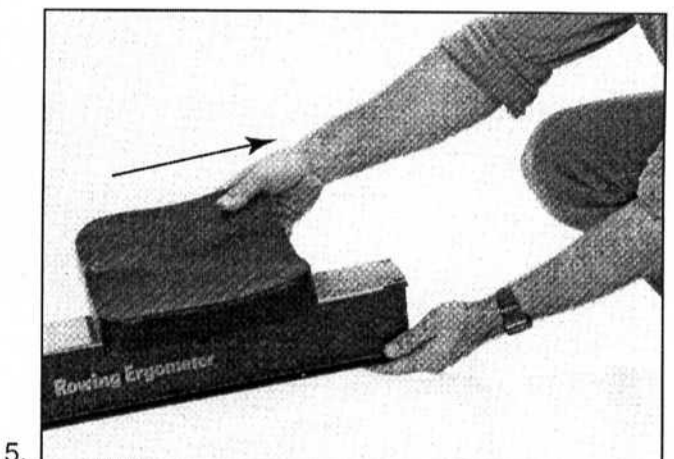

MONORAIL STAINLESS STRIP REPLACEMENT

FOR MACHINES AFTER 10-18-94

CII Part # PN 1127 Stainless Strip

2.

3.

4.

5.

MONORAIL STAINLESS STRIP REPLACEMENT