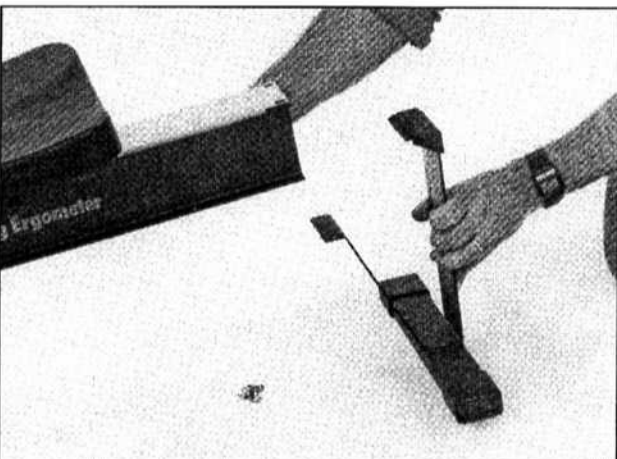

MONORAIL STAINLESS STRIP REPLACEMENT

FOR MACHINES AFTER 10-18-94

CII Part # PN 1127 Stainless Strip

2.

3.

4.

5.

MONORAIL STAINLESS STRIP REPLACEMENT