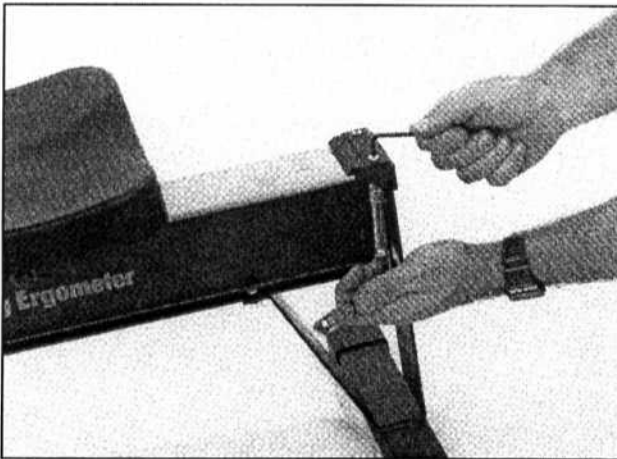

MONORAIL STAINLESS STRIP REPLACEMENT

FOR MACHINES AFTER 10-18-94

CII Part # PN 1127 Stainless Strip

2.

3.

4.

5.

MONORAIL STAINLESS STRIP REPLACEMENT