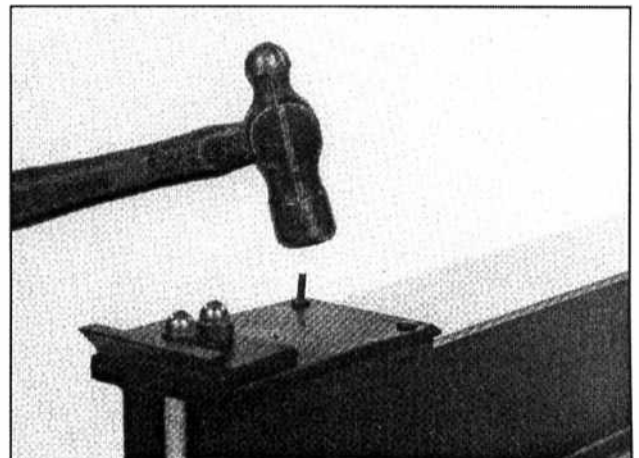

MONORAIL STAINLESS STRIP REPLACEMENT

FOR MACHINES AFTER 10-18-94