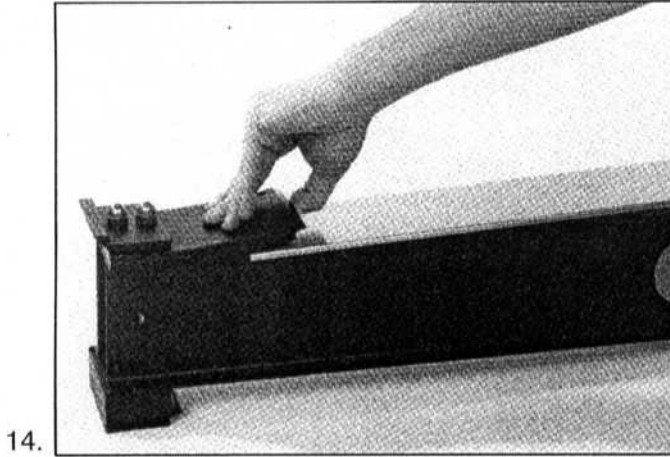

MONORAIL STAINLESS STRIP REPLACEMENT

FOR MACHINES AFTER 10-18-94