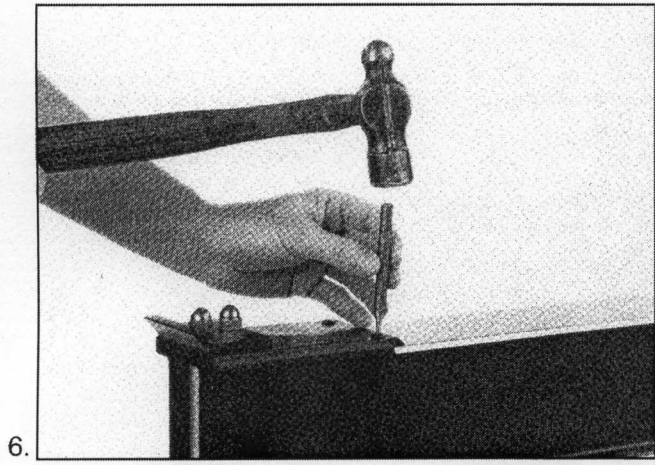

MONORAIL STAINLESS STRIP REPLACEMENT

FOR MACHINES AFTER 10-18-94

CII Part # PN 1127 Stainless Strip

2.

3.

4.

5.

MONORAIL STAINLESS STRIP REPLACEMENT