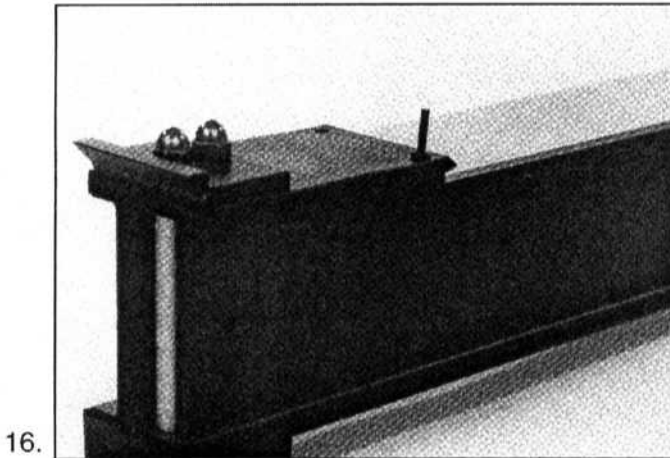

MONORAIL STAINLESS STRIP REPLACEMENT

FOR MACHINES AFTER 10-18-94