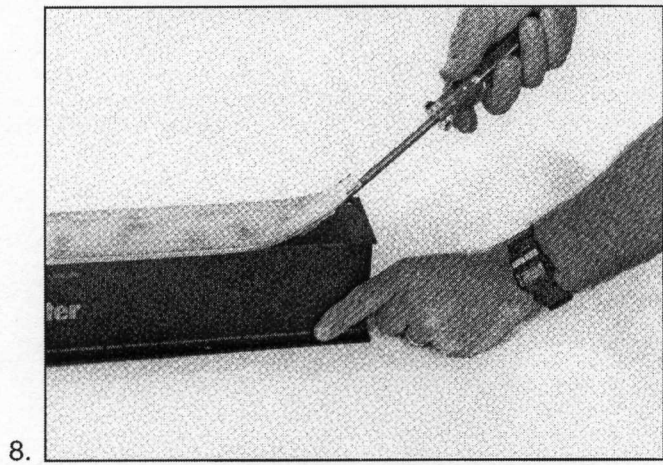

MONORAIL STAINLESS STRIP REPLACEMENT

FOR MACHINES AFTER 10-18-94

CII Part # PN 1127 Stainless Strip

2.

3.

4.

5.

MONORAIL STAINLESS STRIP REPLACEMENT