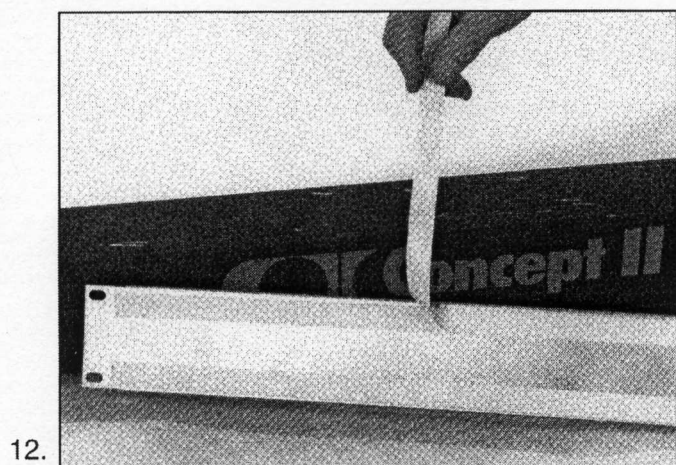

MONORAIL STAINLESS STRIP REPLACEMENT

FOR MACHINES AFTER 10-18-94

CII Part # PN 1127 Stainless Strip

2.

3.

4.

5.

MONORAIL STAINLESS STRIP REPLACEMENT