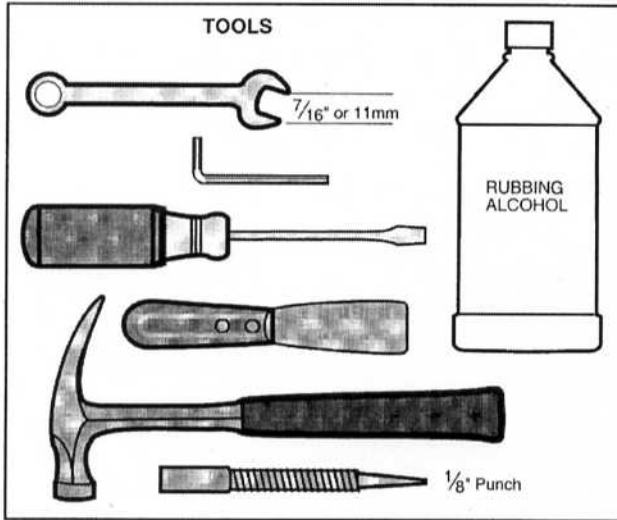

MONORAIL STAINLESS STRIP REPLACEMENT

FOR MACHINES AFTER 10-18-94

CII Part # PN 1127 Stainless Strip

2.

3.

4.

5.

MONORAIL STAINLESS STRIP REPLACEMENT