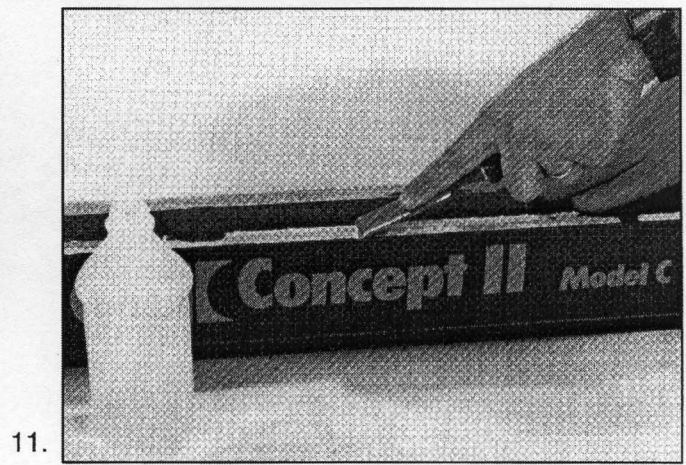

MONORAIL STAINLESS STRIP REPLACEMENT

FOR MACHINES AFTER 10-18-94

CII Part # PN 1127 Stainless Strip

2.

3.

4.

5.

MONORAIL STAINLESS STRIP REPLACEMENT