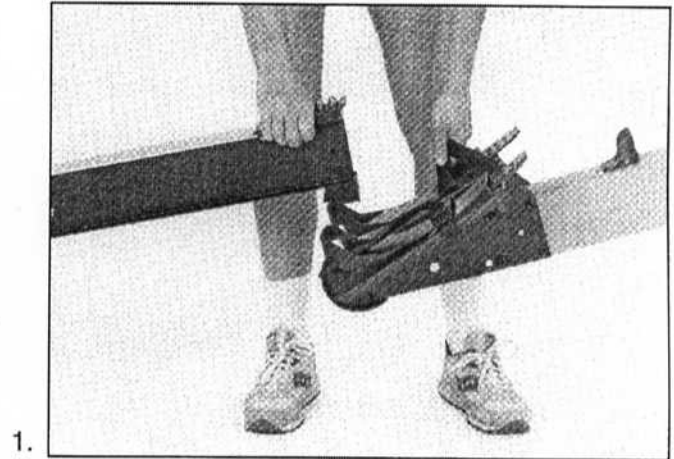

MONORAIL STAINLESS STRIP REPLACEMENT

FOR MACHINES AFTER 10-18-94

CII Part # PN 1127 Stainless Strip

2.

3.

4.

5.

MONORAIL STAINLESS STRIP REPLACEMENT