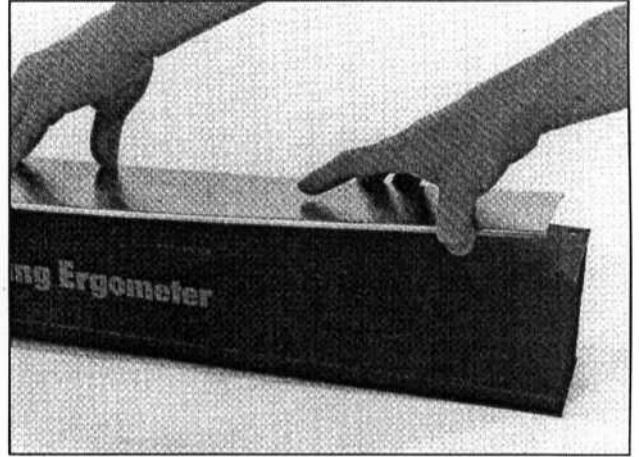

MONORAIL STAINLESS STRIP REPLACEMENT

FOR MACHINES AFTER 10-18-94